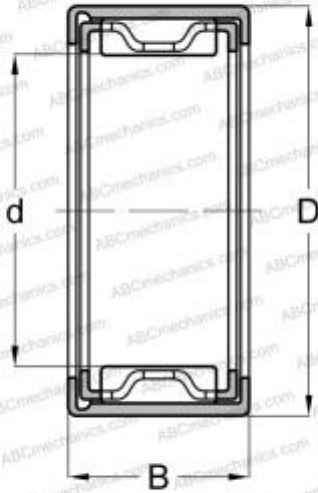

FJH-1010 NSK

Needle roller bearings

TYPE: Roller bearings, Needle, Single row, With open ends, with cage, type FJ, FJH, FJL (NSK), Drawn cup

Technical specification

DIMENSIONS, MM

d	10,000
D	16,000
B	10,000

MANUFACTURER

[NSK](#)

ASSOCIATED PRODUCTS

FIR-071010