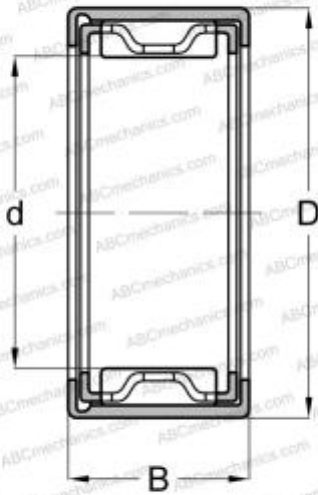

FJL-1010 NSK

Needle roller bearings

TYPE: Roller bearings, Needle, Single row, With open ends, with cage, type FJ, FJH, FJL (NSK), Drawn cup

Technical specification

DIMENSIONS, MM

d	10,000
D	17,000
B	10,000

MANUFACTURER

[NSK](#)

ASSOCIATED PRODUCTS

FIR-071010