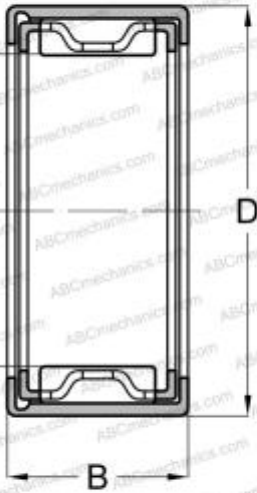

FJL-1012L NSK

Needle roller bearings

TYPE: Roller bearings, Needle, Single row, With open ends, with cage, type FJ, FJH, FJL (NSK), Drawn cup

Technical specification

DIMENSIONS, MM

d	10,000
D	17,000
B	12,000