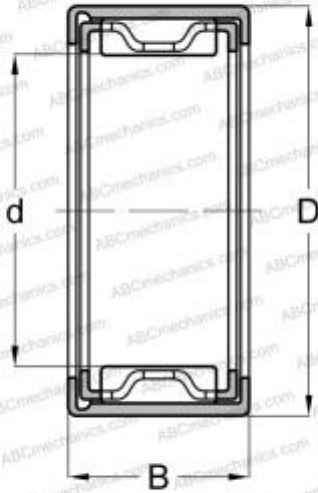

FJL-1015 NSK

Needle roller bearings

TYPE: Roller bearings, Needle, Single row, With open ends, with cage, type FJ, FJH, FJL (NSK), Drawn cup

Technical specification

DIMENSIONS, MM

d	10,000
D	17,000
B	15,000

MANUFACTURER

[NSK](#)

ASSOCIATED PRODUCTS

FIR-071015