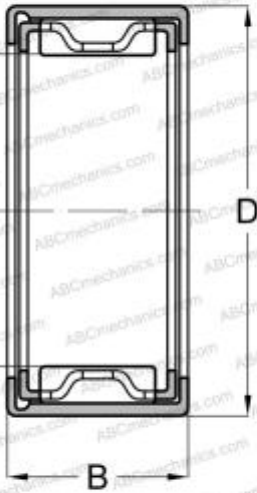

FJL-1020 NSK

Needle roller bearings

TYPE: Roller bearings, Needle, Single row, With open ends, with cage, type FJ, FJH, FJL (NSK), Drawn cup

Technical specification

DIMENSIONS, MM

d	10,000
D	17,000
B	20,000