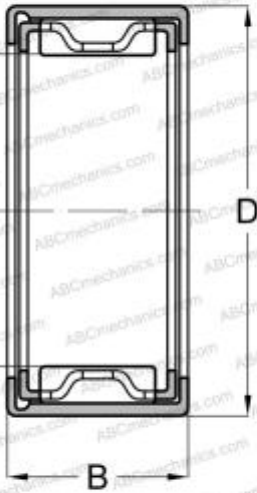

FJ-1210 NSK

Needle roller bearings

TYPE: Roller bearings, Needle, Single row, With open ends, with cage, type FJ, FJH, FJL (NSK), Drawn cup

Technical specification

DIMENSIONS, MM

d	12,000
D	16,000
B	10,000