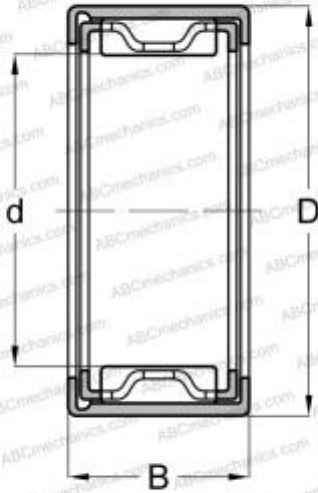

FJH-1212 NSK

Needle roller bearings

TYPE: Roller bearings, Needle, Single row, With open ends, with cage, type FJ, FJH, FJL (NSK), Drawn cup

Technical specification

DIMENSIONS, MM

d	12,000
D	18,000
B	12,000

MANUFACTURER

[NSK](#)

ASSOCIATED PRODUCTS

FIR-081212