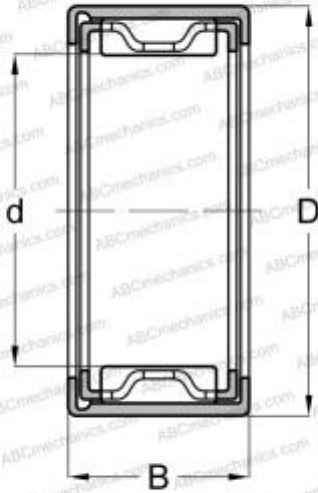

FJL-1212L NSK

Needle roller bearings

TYPE: Roller bearings, Needle, Single row, With open ends, with cage, type FJ, FJH, FJL (NSK), Drawn cup

Technical specification

DIMENSIONS, MM

d	12,000
D	19,000
B	12,000

MANUFACTURER

[NSK](#)

ASSOCIATED PRODUCTS

FIR-081212