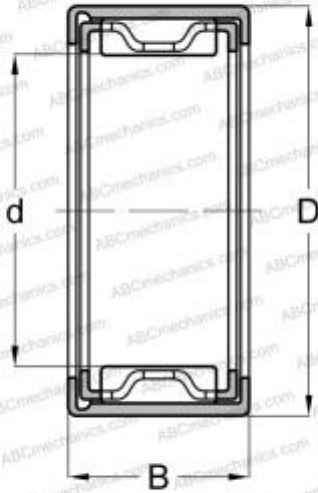

FJL-2025L NSK

Needle roller bearings

TYPE: Roller bearings, Needle, Single row, With open ends, with cage, type FJ, FJH, FJL (NSK), Drawn cup

Technical specification

DIMENSIONS, MM

d	20,000
D	27,000
B	25,000

MANUFACTURER

[NSK](#)

ASSOCIATED PRODUCTS

FIR-152025