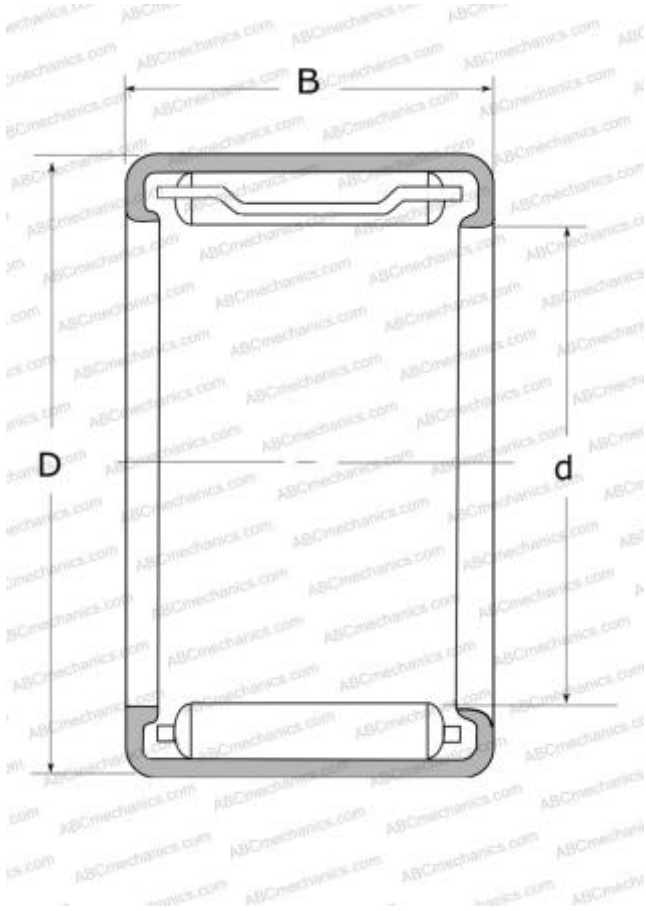

## FJ-58L NSK

Needle roller bearings

TYPE: Roller bearings, Needle, Single row, Drawn cup, With open ends, with cage, miniature, type FJ, FJH, FJL (NSK)

### Technical specification

#### DIMENSIONS, MM

d	5,000
D	9,000
B	8,000