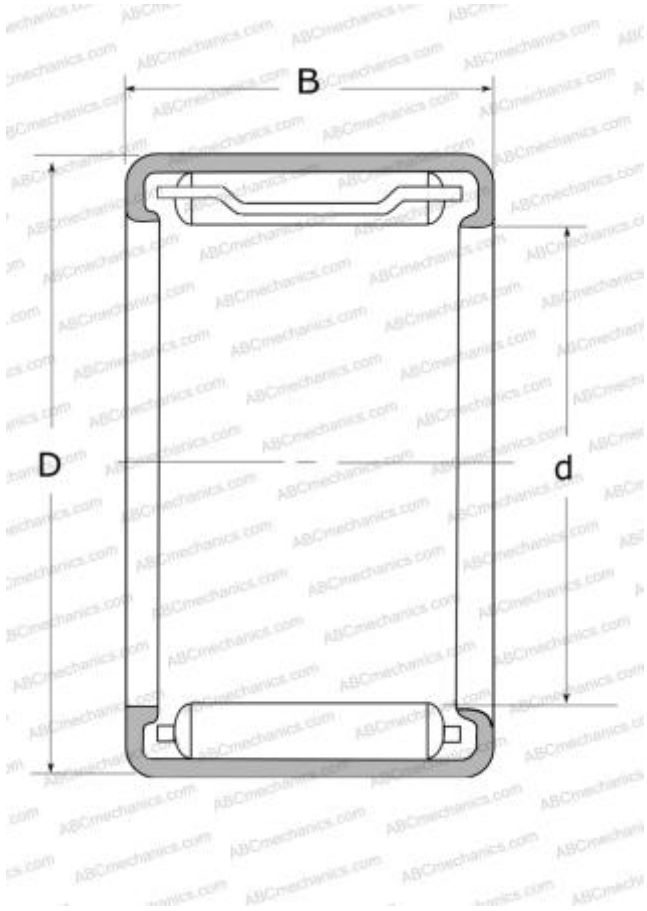

FJ-59 NSK

Needle roller bearings

TYPE: Roller bearings, Needle, Single row, Drawn cup, With open ends, with cage, miniature, type FJ, FJH, FJL (NSK)

Technical specification

DIMENSIONS, MM

d	5,000
D	9,000
B	9,000