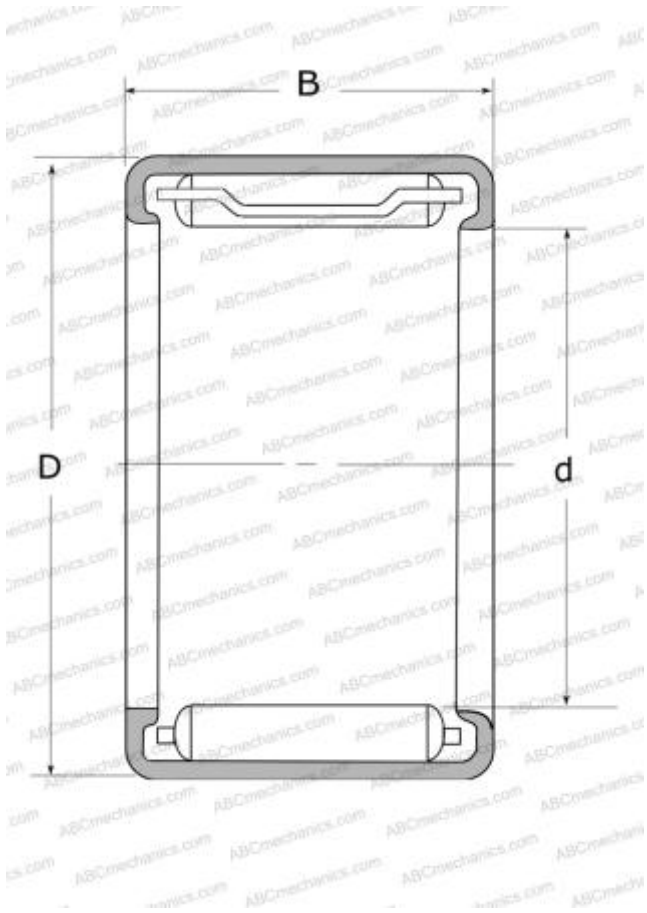

FJ-88-2 NSK

Needle roller bearings

TYPE: Roller bearings, Needle, Single row, Drawn cup, With open ends, with cage, miniature, type FJ, FJH, FJL (NSK)

Technical specification

DIMENSIONS, MM

d	8,000
D	12,000
B	8,000