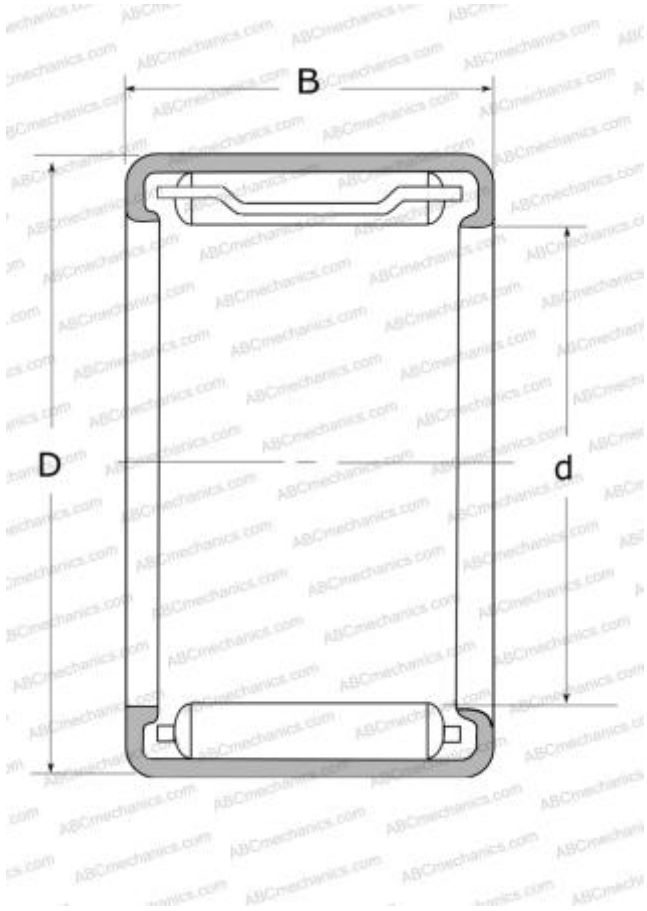

FJ-810 NSK

Needle roller bearings

TYPE: Roller bearings, Needle, Single row, Drawn cup, With open ends, with cage, miniature, type FJ, FJH, FJL (NSK)

Technical specification

DIMENSIONS, MM

d	8,000
D	12,000
B	10,000