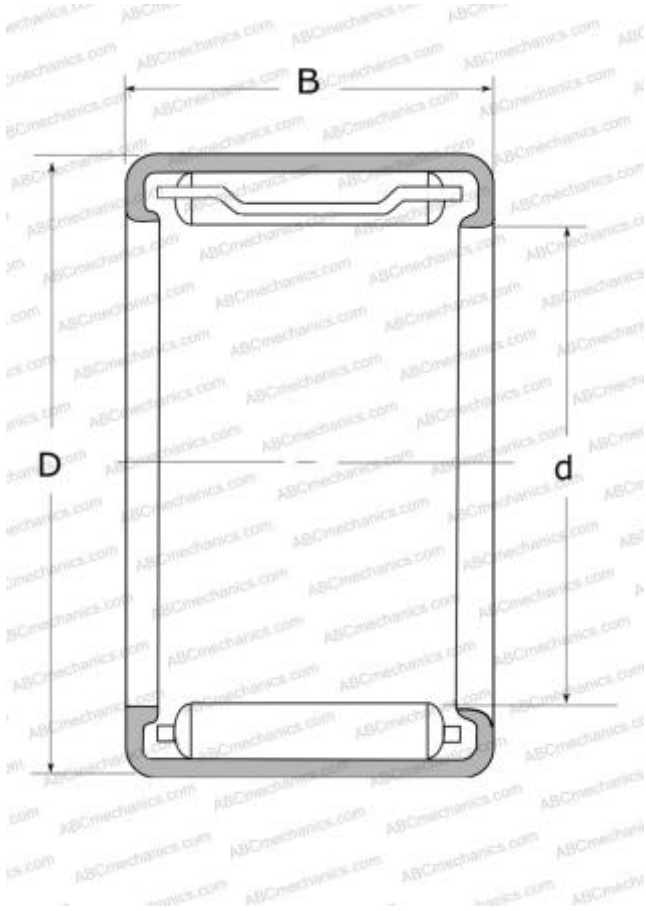

FJH-810 NSK

Needle roller bearings

TYPE: Roller bearings, Needle, Single row, Drawn cup, With open ends, with cage, miniature, type FJ, FJH, FJL (NSK)

Technical specification

DIMENSIONS, MM

d	8,000
D	14,000
B	10,000