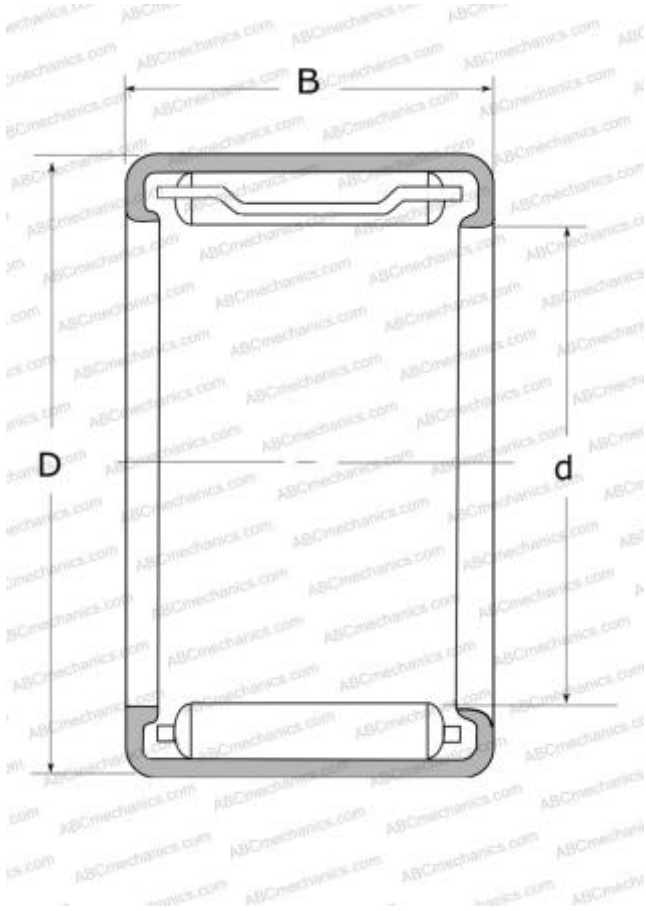

## FJL-810 NSK

Needle roller bearings

TYPE: Roller bearings, Needle, Single row, Drawn cup, With open ends, with cage, miniature, type FJ, FJH, FJL (NSK)

### Technical specification

#### DIMENSIONS, MM

d	8,000
D	15,000
B	10,000