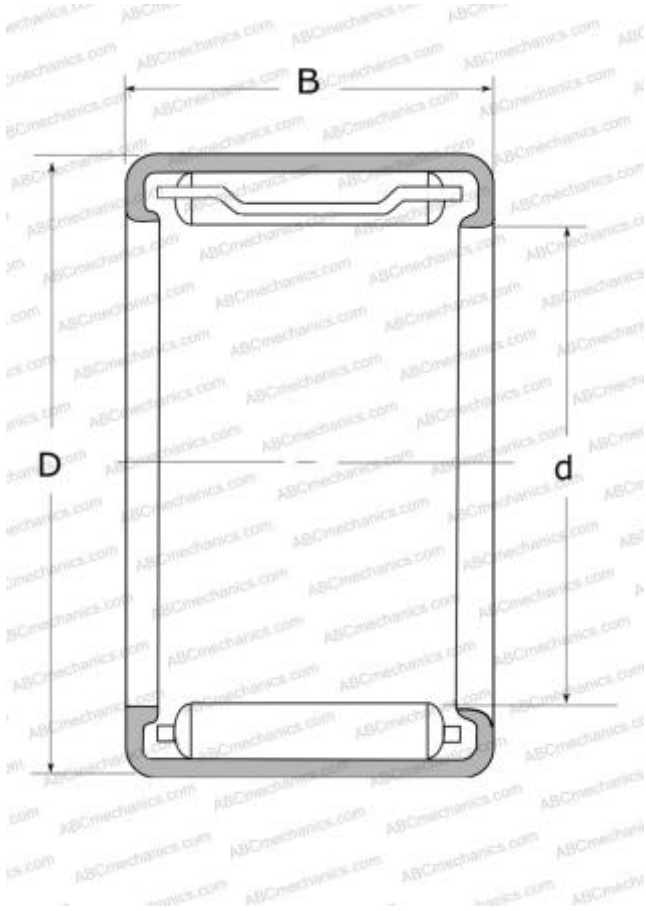

FJL-815 NSK

Needle roller bearings

TYPE: Roller bearings, Needle, Single row, Drawn cup, With open ends, with cage, miniature, type FJ, FJH, FJL (NSK)

Technical specification

DIMENSIONS, MM

d	8,000
D	15,000
B	15,000