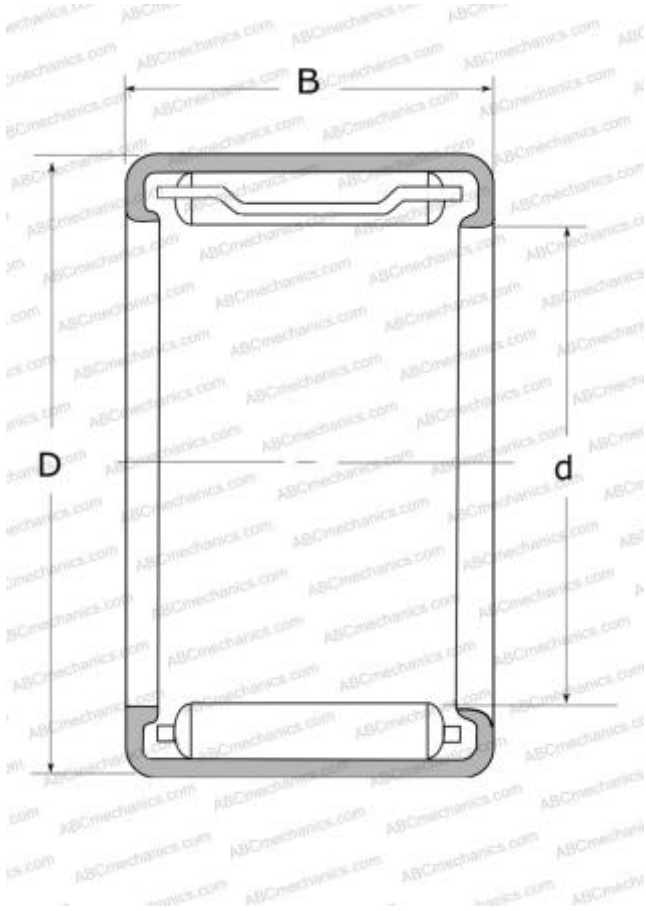

FJL-820 NSK

Needle roller bearings

TYPE: Roller bearings, Needle, Single row, Drawn cup, With open ends, with cage, miniature, type FJ, FJH, FJL (NSK)

Technical specification

DIMENSIONS, MM

d	8,000
D	15,000
B	20,000