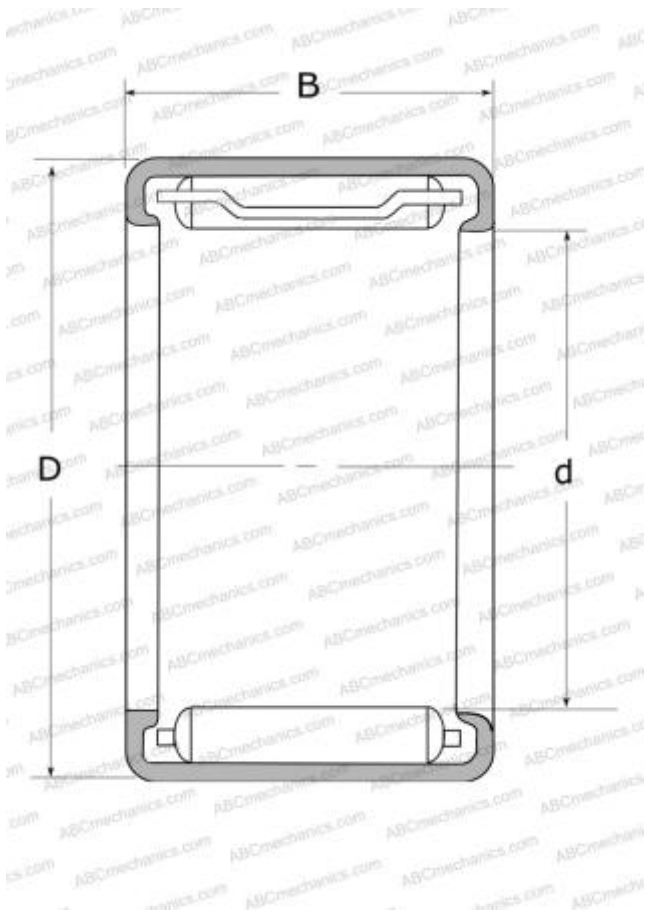

## JH-78 NSK

Needle roller bearings

TYPE: Roller bearings, Needle, Single row, Drawn cup, With cage, with open ends, type J, JH (NSK), inch size

### Technical specification

#### DIMENSIONS, MM

d	11,112
D	17,462
B	12,700