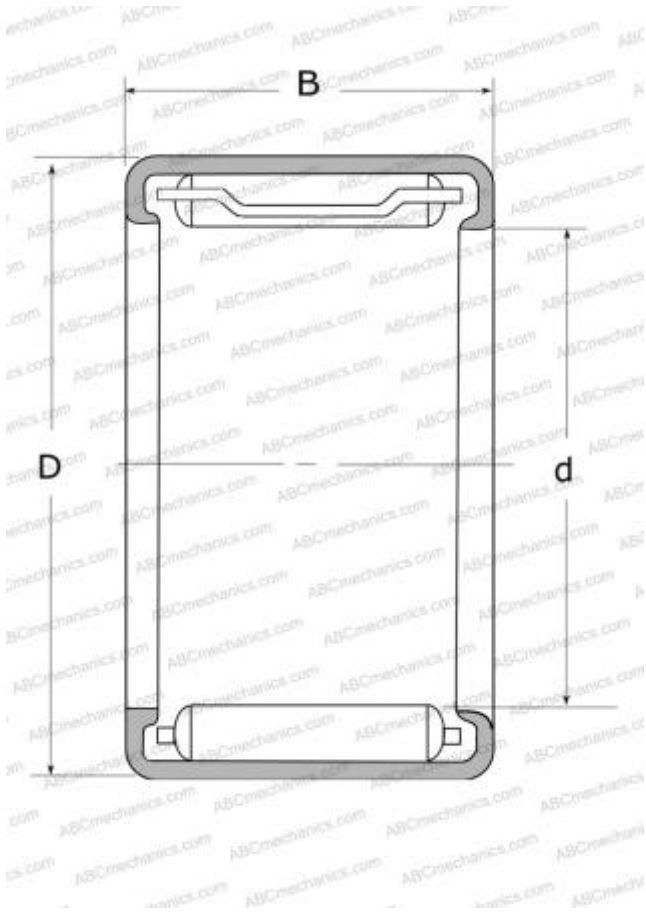

## J-85 NSK

Needle roller bearings

TYPE: Roller bearings, Needle, Single row, Drawn cup, With cage, with open ends, type J, JH (NSK), inch size

### Technical specification

#### DIMENSIONS, MM

d	12,700
D	17,462
B	7,920