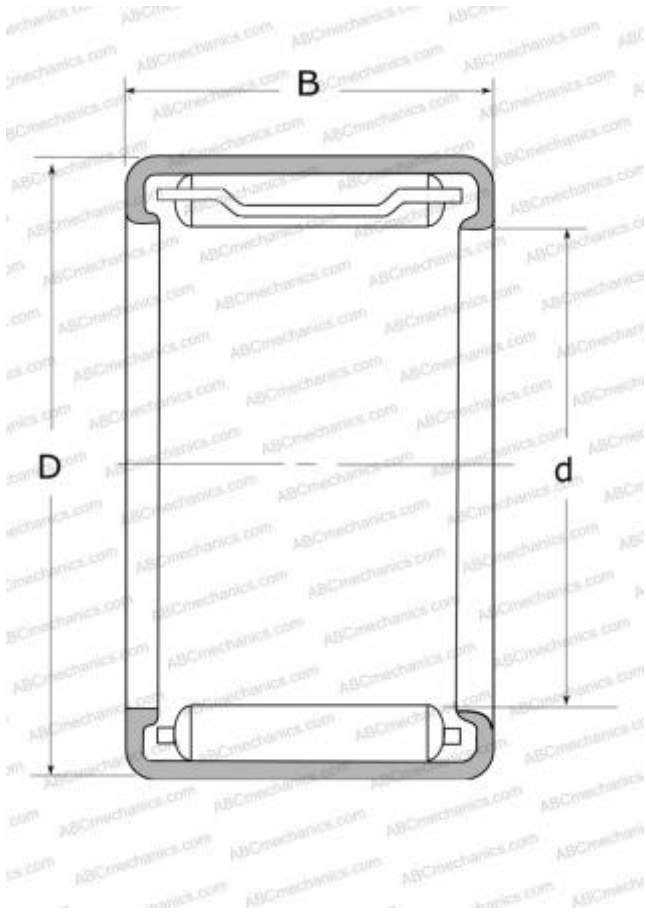

## JH-87 NSK

Needle roller bearings

TYPE: Roller bearings, Needle, Single row, Drawn cup, With cage, with open ends, type J, JH (NSK), inch size

### Technical specification

#### DIMENSIONS, MM

d	12,700
D	19,050
B	11,130