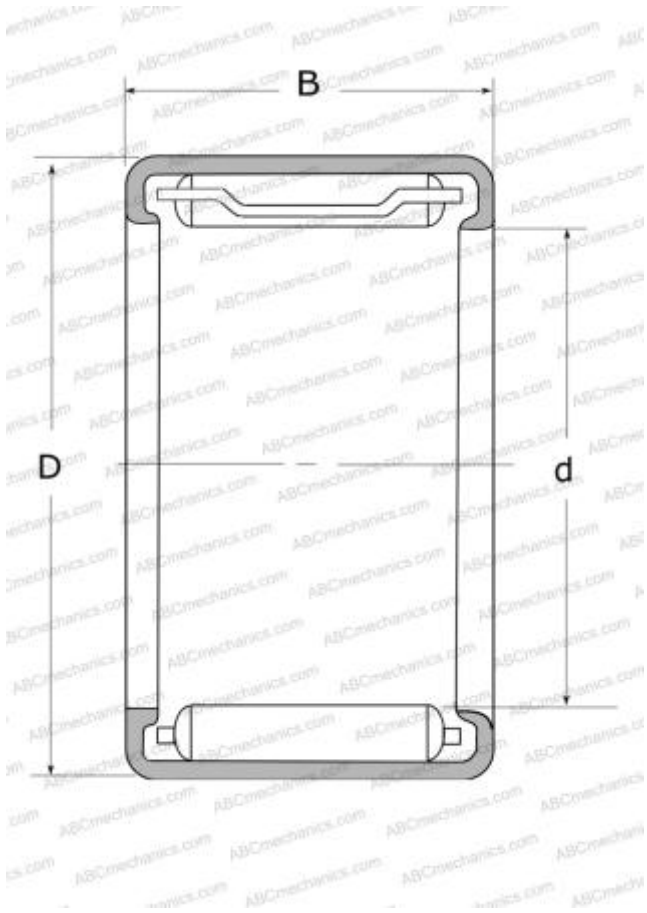

JH-88 NSK

Needle roller bearings

TYPE: Roller bearings, Needle, Single row, Drawn cup, With cage, with open ends, type J, JH (NSK), inch size

Technical specification

DIMENSIONS, MM

| | |
|---|--------|
| d | 12,700 |
| D | 19,050 |
| B | 12,700 |