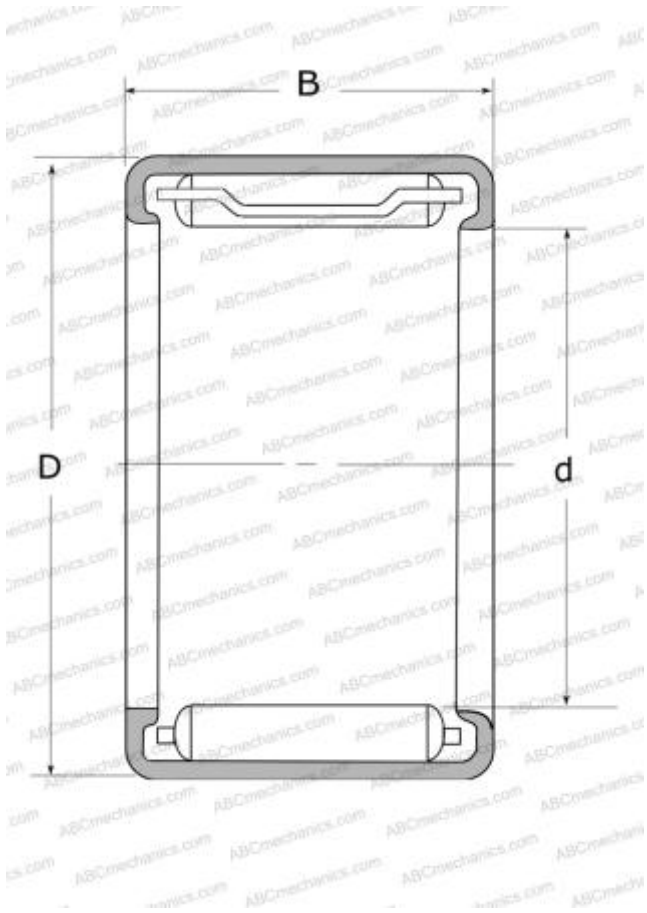

## JH-812 NSK

Needle roller bearings

TYPE: Roller bearings, Needle, Single row, Drawn cup, With cage, with open ends, type J, JH (NSK), inch size

### Technical specification

#### DIMENSIONS, MM

d	12,700
D	19,050
B	19,050