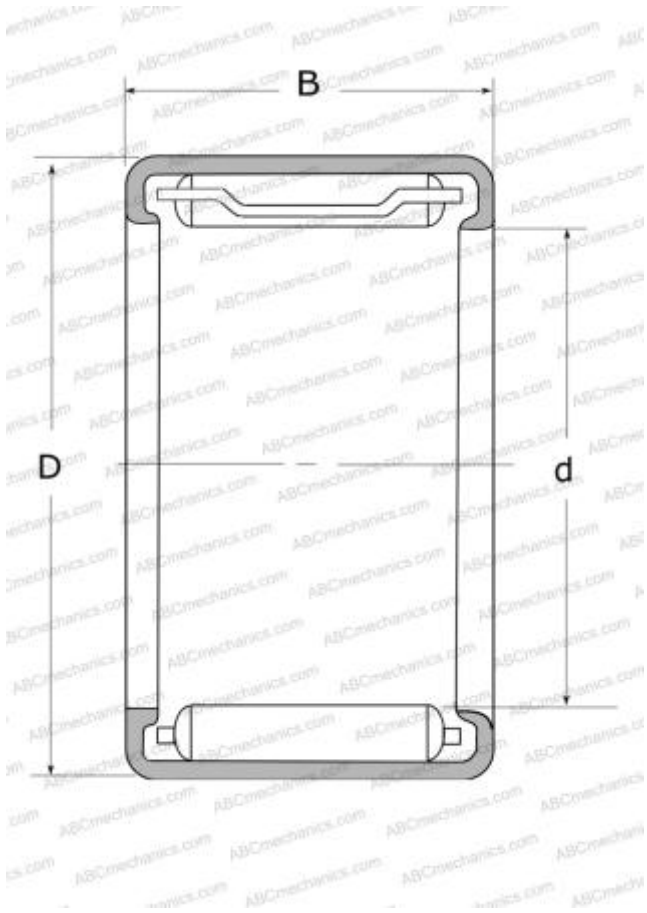

## J-55 NSK

Needle roller bearings

TYPE: Roller bearings, Needle, Single row, Drawn cup, With cage, with open ends, miniature, type J, JH (NSK), inch size

### Technical specification

#### DIMENSIONS, MM

d	7,938
D	12,700
B	7,920