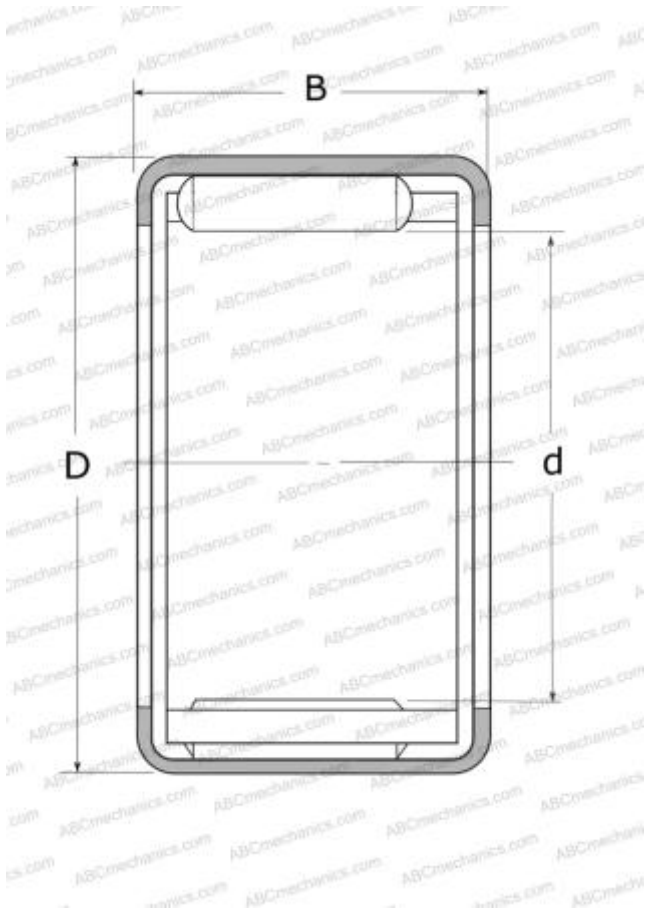

JP-2 1/2 3-FV NSK

Needle roller bearings

TYPE: Roller bearings, Needle, Single row, Drawn cup, With cage, with open ends, miniature, type JP (NSK), inch size

Technical specification

DIMENSIONS, MM

d	3,969
D	7,144
B	4,780