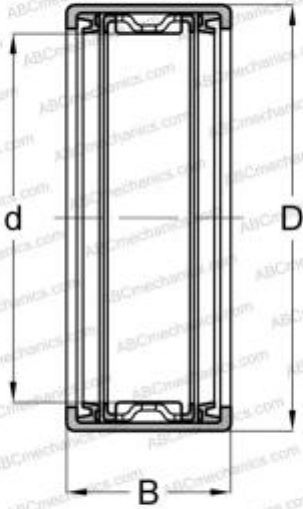

FJTT-1516 NSK

Needle roller bearings

TYPE: Roller bearings, Needle, Single row, Drawn cup, With cage, with open ends, lip seals on both side, type FJTT, FJHTT, FJLTT (NSK)

Technical specification

DIMENSIONS, MM