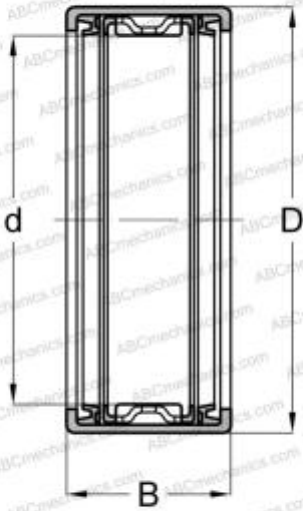

## JTT-59 TORRINGTON

Needle roller bearings

TYPE: Roller bearings, Needle, Single row, Drawn cup, With cage, with open ends, lip seals on both side, type JTT (KOYO-TORRINGTON), inch size

#### DIMENSIONS, MM

d	7,938
D	12,700
B	14,275