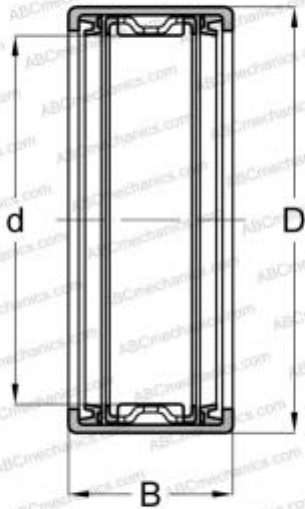

## JTT-67 TORRINGTON

Needle roller bearings

TYPE: Roller bearings, Needle, Single row, Drawn cup, With cage, with open ends, lip seals on both side, type JTT (KOYO-TORRINGTON), inch size

#### DIMENSIONS, MM

d	9,525
D	14,288
B	11,125