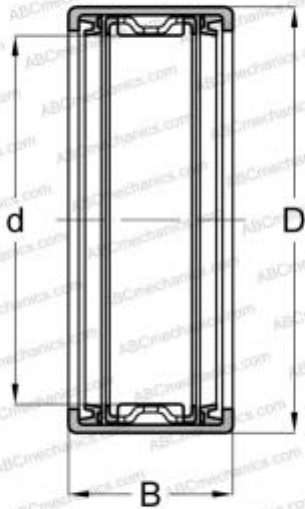

## JTT-87 KOYO

Needle roller bearings

TYPE: Roller bearings, Needle, Single row, Drawn cup, With cage, with open ends, lip seals on both side, type JTT (KOYO-TORRINGTON), inch size

#### DIMENSIONS, MM

d	12,700
D	17,463
B	11,125