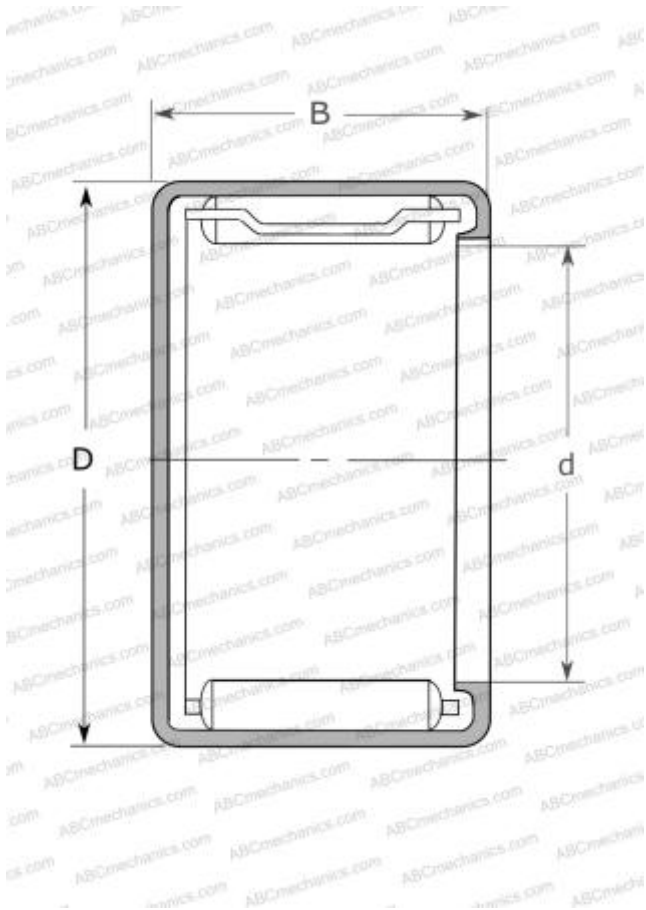

MFJ-59 NSK

Needle roller bearings

TYPE: Roller bearings, Needle, Single row, Drawn cup, Closed end, with cage, miniature, type MFJ, MFJH, MFJL (NSK)

Technical specification

DIMENSIONS, MM

d	5,000
D	9,000
B	9,000