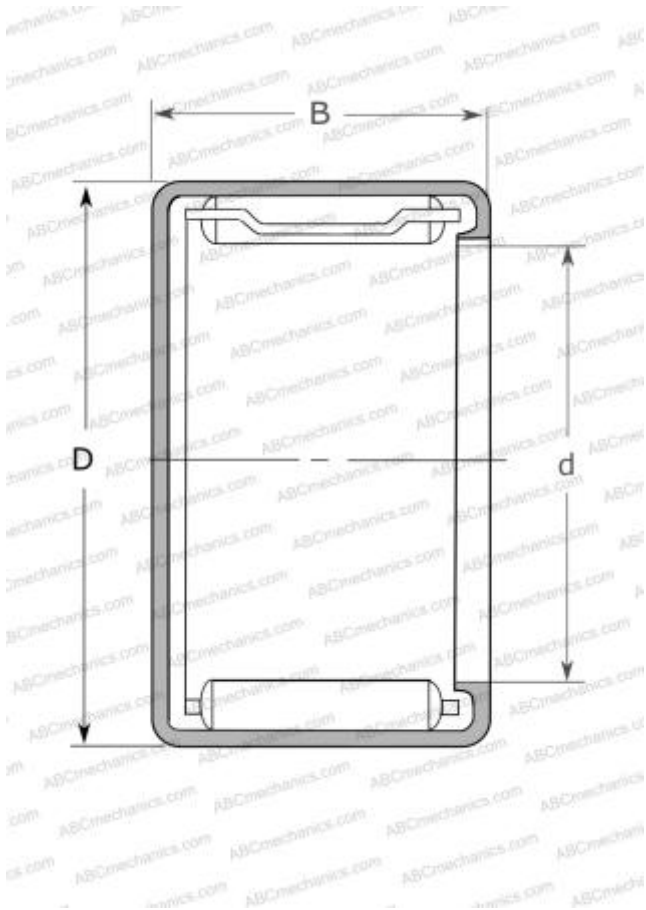

MFJ-69 NSK

Needle roller bearings

TYPE: Roller bearings, Needle, Single row, Drawn cup, Closed end, with cage, miniature, type MFJ, MFJH, MFJL (NSK)

Technical specification

DIMENSIONS, MM

d	6,000
D	10,000
B	9,000