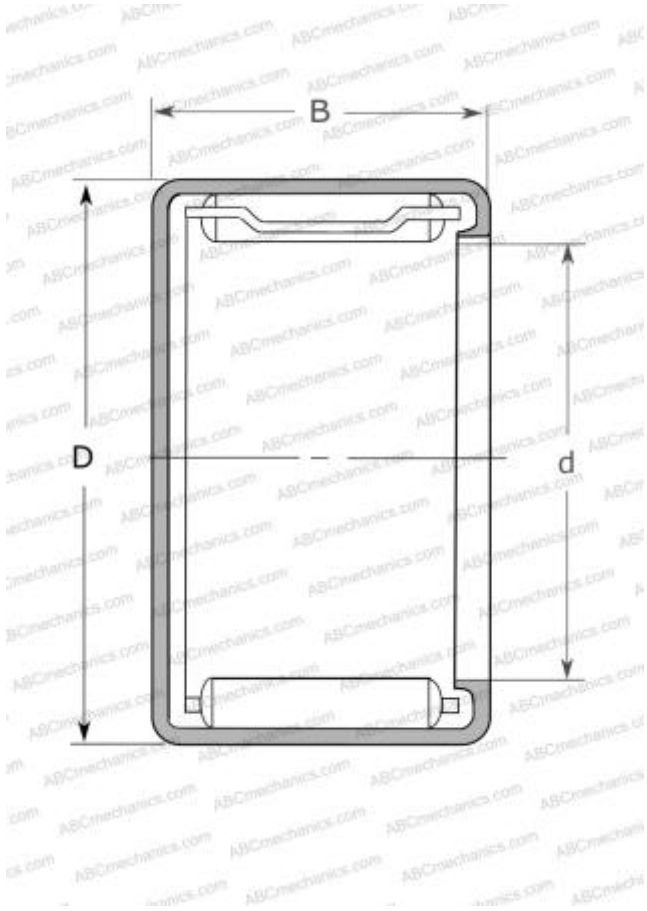

## MFJ-79 NSK

Needle roller bearings

TYPE: Roller bearings, Needle, Single row, Drawn cup, Closed end, with cage, miniature, type MFJ, MFJH, MFJL (NSK)

### Technical specification

#### DIMENSIONS, MM

d	7,000
D	11,000
B	9,000