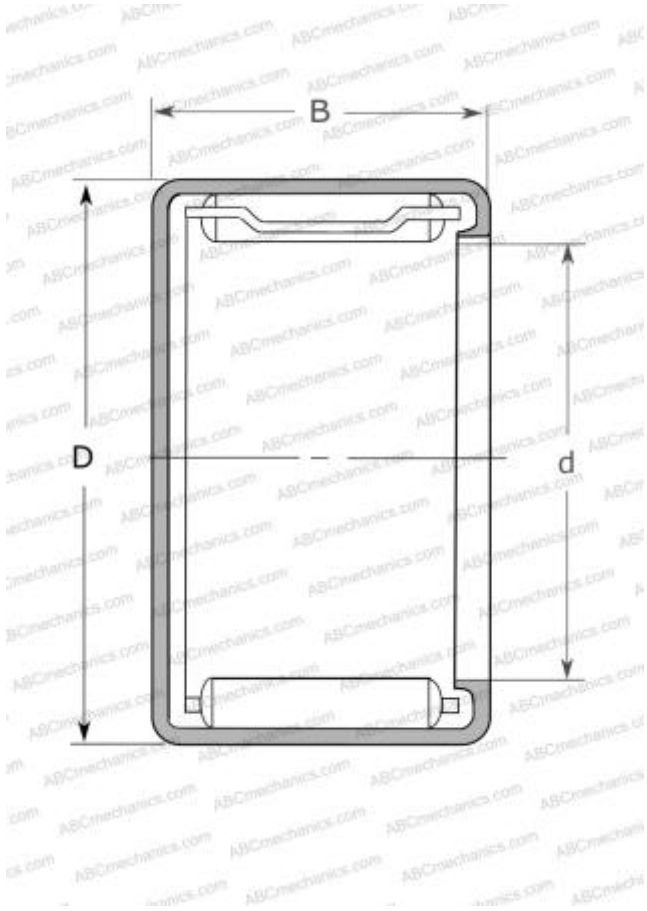

MFJL-810L NSK

Needle roller bearings

TYPE: Roller bearings, Needle, Single row, Drawn cup, Closed end, with cage, miniature, type MFJ, MFJH, MFJL (NSK)

Technical specification

DIMENSIONS, MM

d	8,000
D	15,000
B	10,000