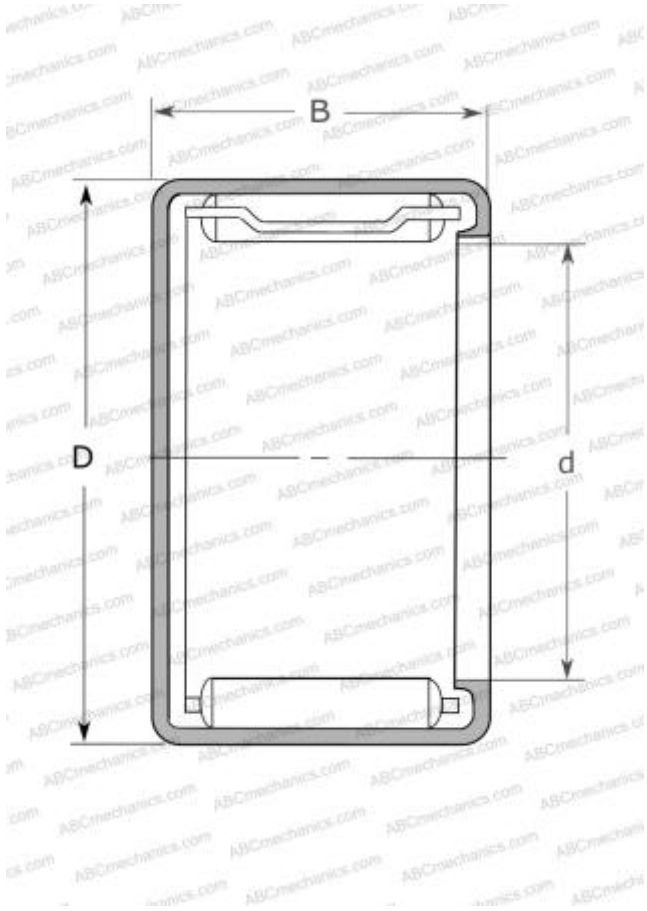

## MFJL-815L NSK

Needle roller bearings

TYPE: Roller bearings, Needle, Single row, Drawn cup, Closed end, with cage, miniature, type MFJ, MFJH, MFJL (NSK)

### Technical specification

#### DIMENSIONS, MM

d	8,000
D	15,000
B	15,000