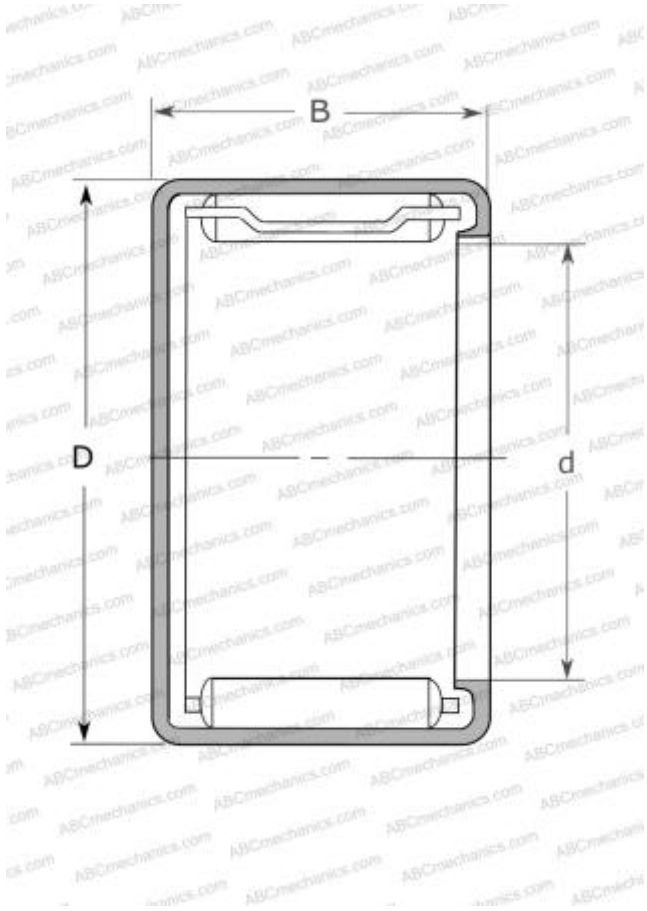

MFJL-820L NSK

Needle roller bearings

TYPE: Roller bearings, Needle, Single row, Drawn cup, Closed end, with cage, miniature, type MFJ, MFJH, MFJL (NSK)

Technical specification

DIMENSIONS, MM

d	8,000
D	15,000
B	20,000