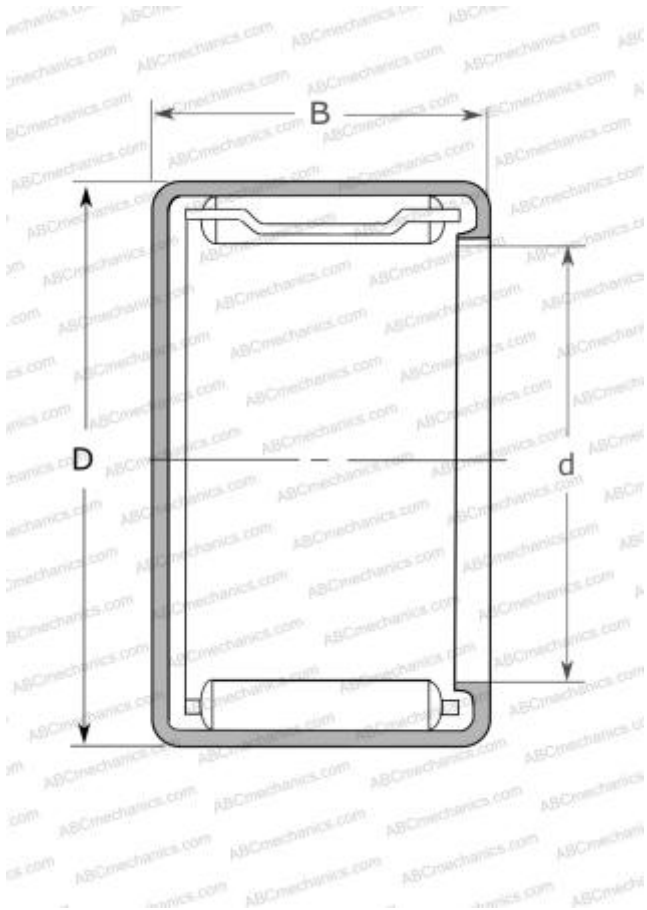

## MFJ-910 NSK

Needle roller bearings

TYPE: Roller bearings, Needle, Single row, Drawn cup, Closed end, with cage, miniature, type MFJ, MFJH, MFJL (NSK)

### Technical specification

#### DIMENSIONS, MM

d	9,000
D	13,000
B	10,000