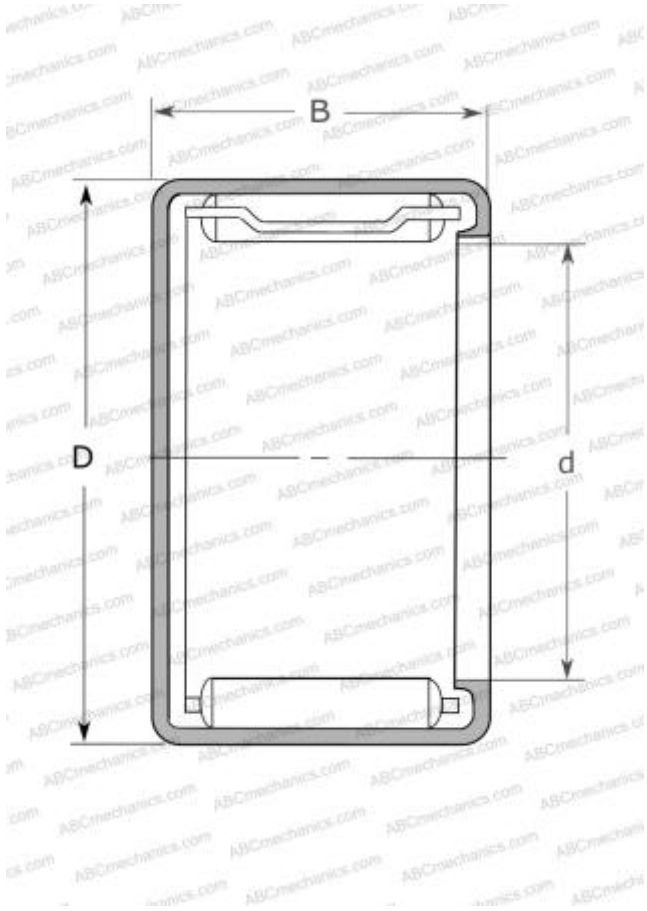

## MFJH-910 NSK

Needle roller bearings

TYPE: Roller bearings, Needle, Single row, Drawn cup, Closed end, with cage, miniature, type MFJ, MFJH, MFJL (NSK)

### Technical specification

#### DIMENSIONS, MM

d	9,000
D	15,000
B	10,000