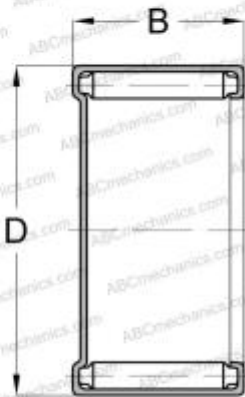

MF-48 NSK

Needle roller bearings

TYPE: Roller bearings, Needle, Single row, Drawn cup, Closed end, full complement needle roller set, miniature, type MF (NSK)

Technical specification

DIMENSIONS, MM

| | |
|---|-------|
| d | 4,000 |
| D | 8,000 |
| B | 8,000 |