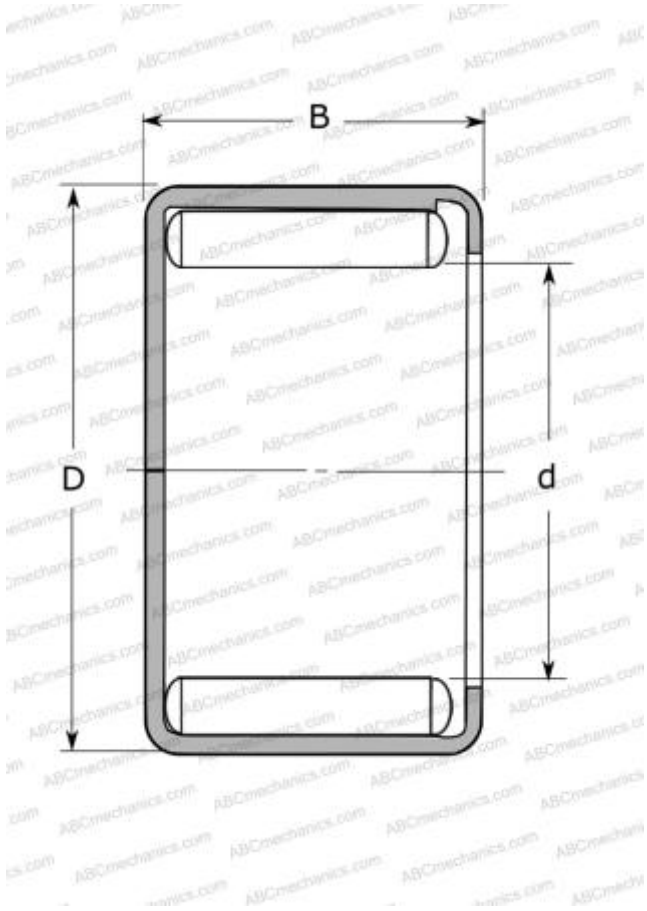

DD500401 NSK

Needle roller bearings

TYPE: Roller bearings, Needle, Single row, Drawn cup, Closed end, full complement needle roller set, miniature, type MFY, DD (NSK)

Technical specification

DIMENSIONS, MM