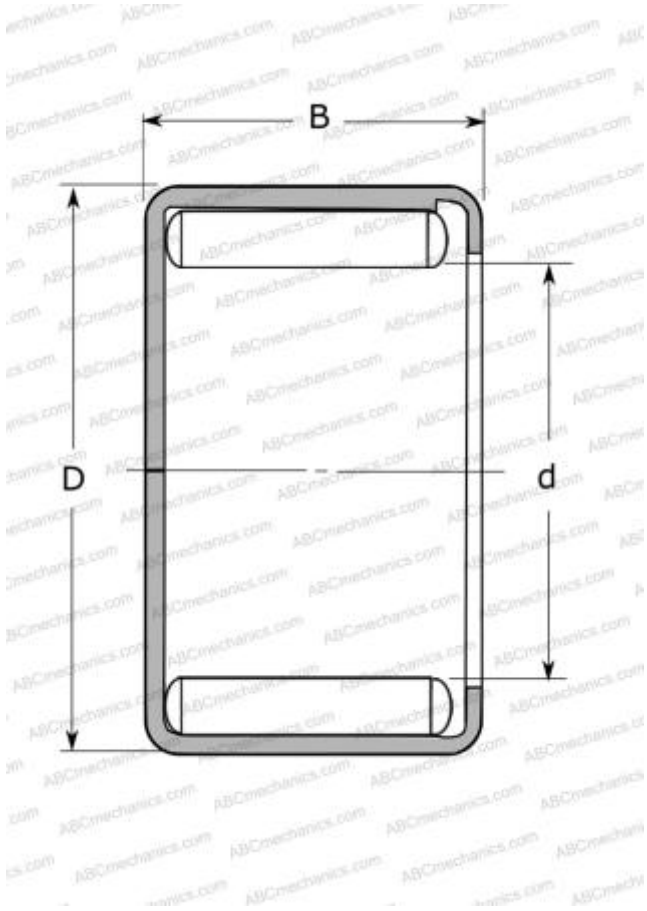

MFY-57 NSK

Needle roller bearings

TYPE: Roller bearings, Needle, Single row, Drawn cup, Closed end, full complement needle roller set, miniature, type MFY, DD (NSK)

Technical specification

DIMENSIONS, MM

d	5,000
D	9,000
B	7,000