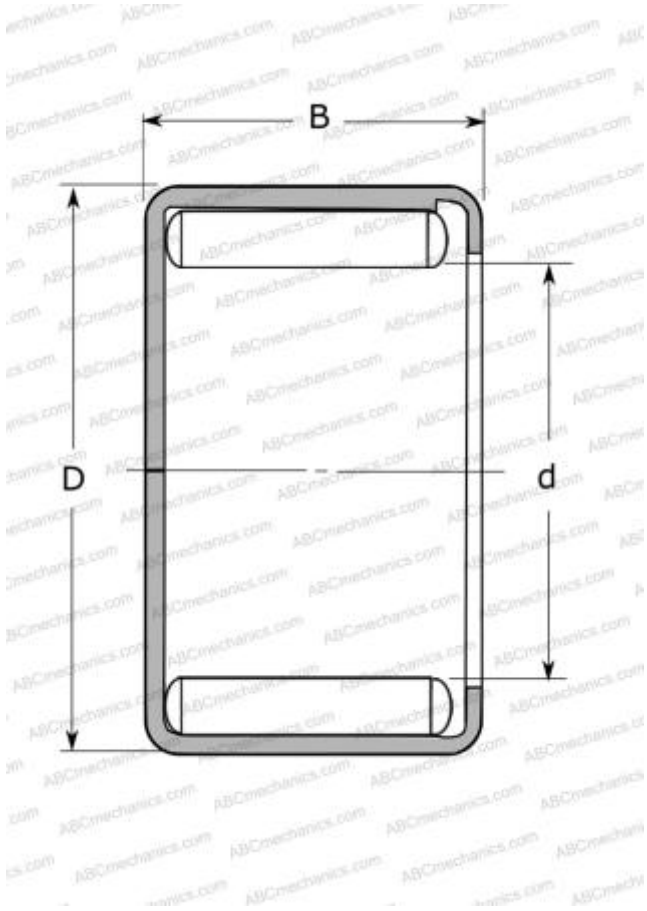

DD500701 NSK

Needle roller bearings

TYPE: Roller bearings, Needle, Single row, Drawn cup, Closed end, full complement needle roller set, miniature, type MFY, DD (NSK)

Technical specification

DIMENSIONS, MM