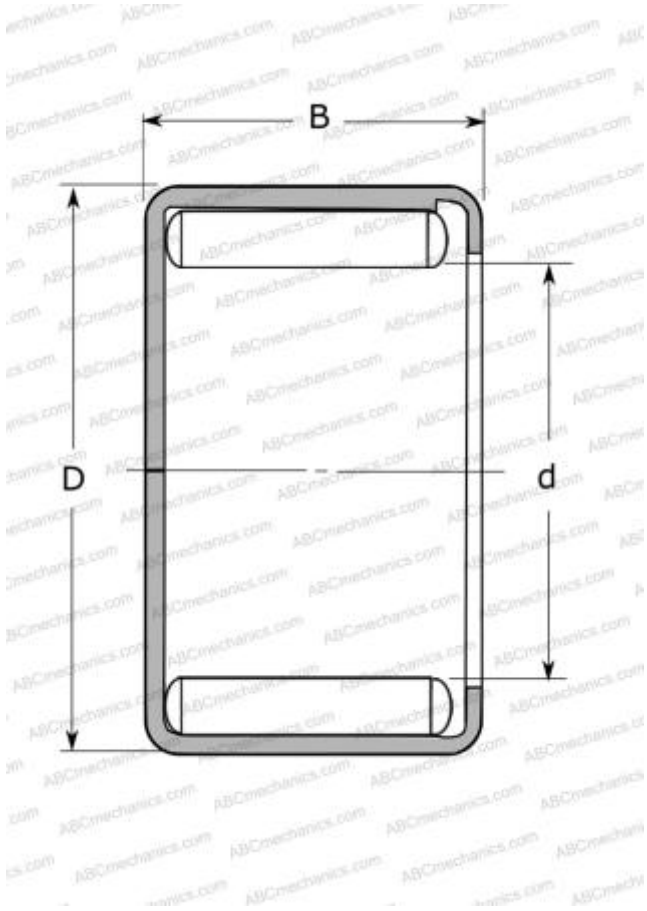

MFY-88 NSK

Needle roller bearings

TYPE: Roller bearings, Needle, Single row, Drawn cup, Closed end, full complement needle roller set, miniature, type MFY, DD (NSK)

Technical specification

DIMENSIONS, MM

d	8,000
D	12,000
B	8,000