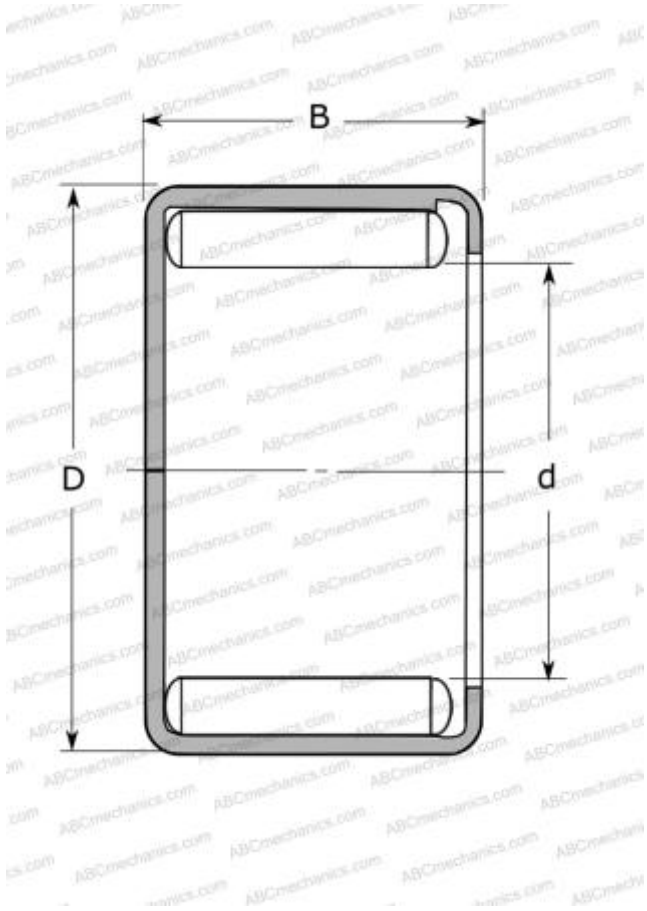

MF-810 NSK

Needle roller bearings

TYPE: Roller bearings, Needle, Single row, Drawn cup, Closed end, full complement needle roller set, miniature, type MFY, DD (NSK)

Technical specification

DIMENSIONS, MM

d	8,000
D	12,000
B	10,000