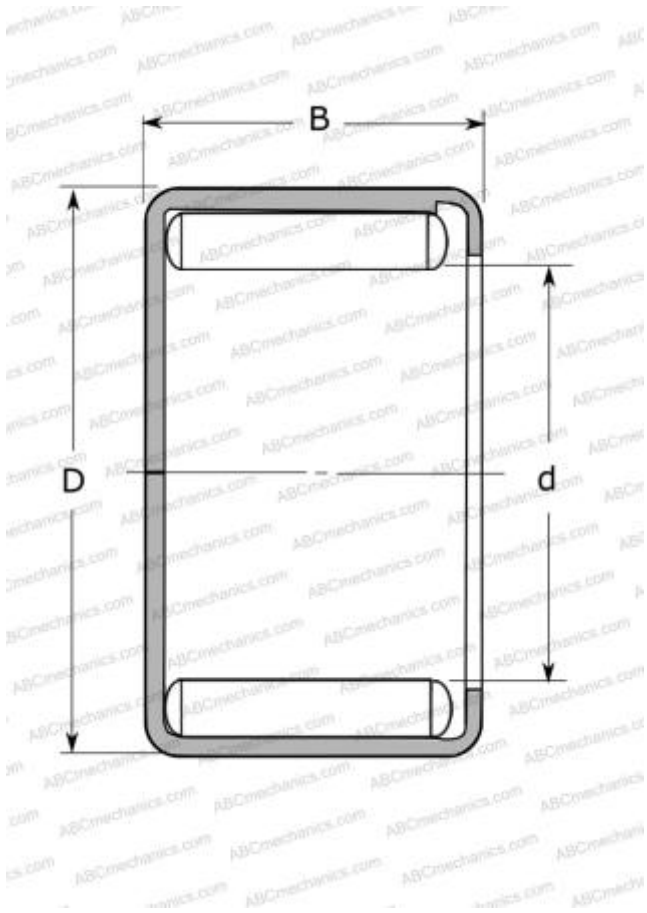

MFY-99 NSK

Needle roller bearings

TYPE: Roller bearings, Needle, Single row, Drawn cup, Closed end, full complement needle roller set, miniature, type MFY, DD (NSK)

Technical specification

DIMENSIONS, MM

d	9,000
D	13,000
B	9,000