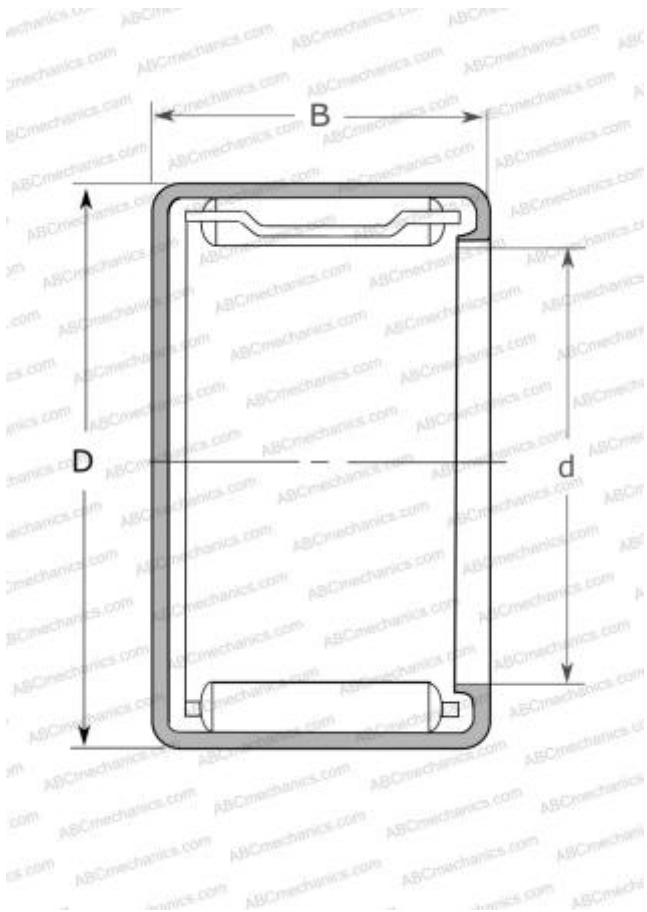

## MJ-781 NSK

Needle roller bearings

TYPE: Roller bearings, Needle, Single row, Drawn cup, Closed end, with cage, type MJ, MJH (NSK), inch size

### Technical specification

#### DIMENSIONS, MM

d	11,112
D	15,875
B	12,700