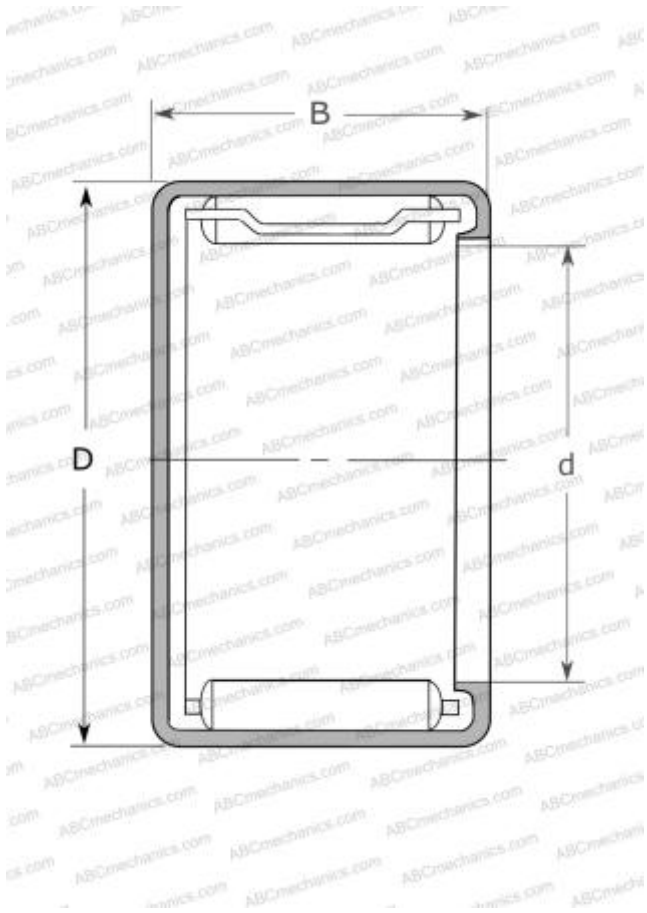

MJH-781 NSK

Needle roller bearings

TYPE: Roller bearings, Needle, Single row, Drawn cup, Closed end, with cage, type MJ, MJH (NSK), inch size

Technical specification

DIMENSIONS, MM

d	11,112
D	17,462
B	12,700