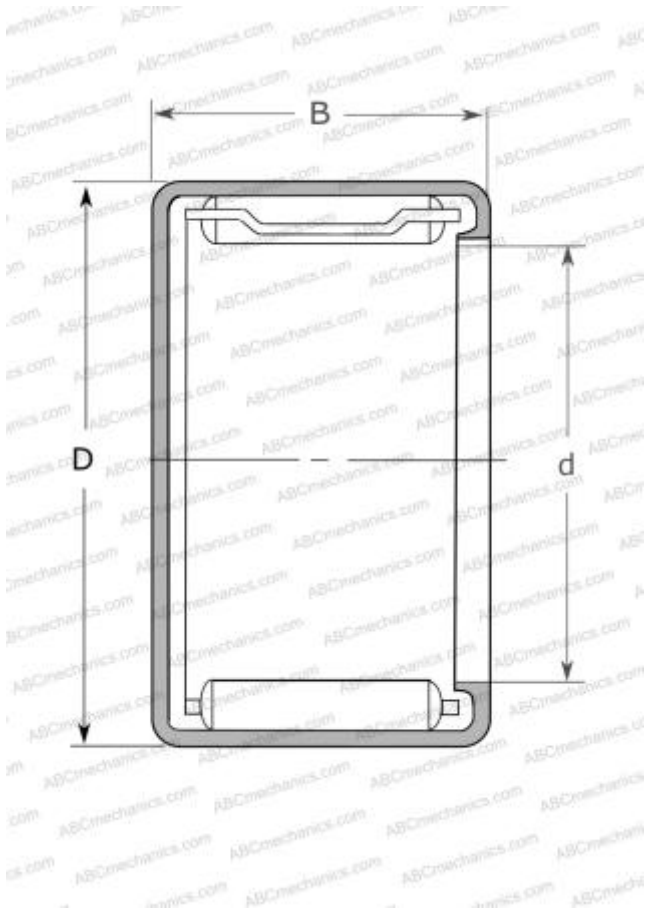

## MJ-851 NSK

Needle roller bearings

TYPE: Roller bearings, Needle, Single row, Drawn cup, Closed end, with cage, type MJ, MJH (NSK), inch size

### Technical specification

#### DIMENSIONS, MM

d	12,700
D	17,462
B	7,920