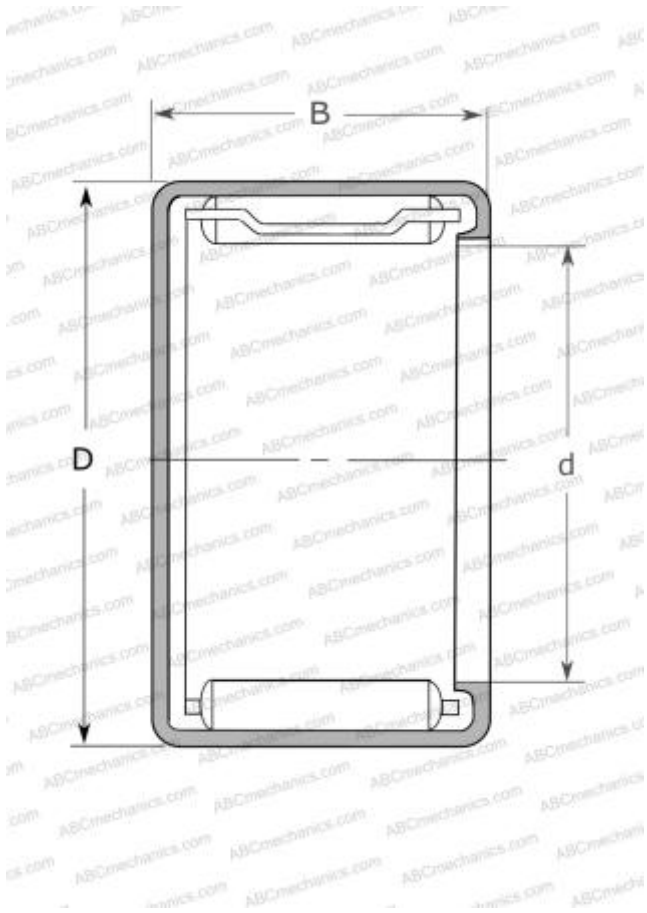

MJ-881 NSK

Needle roller bearings

TYPE: Roller bearings, Needle, Single row, Drawn cup, Closed end, with cage, type MJ, MJH (NSK), inch size

Technical specification

DIMENSIONS, MM

d	12,700
D	17,462
B	12,700