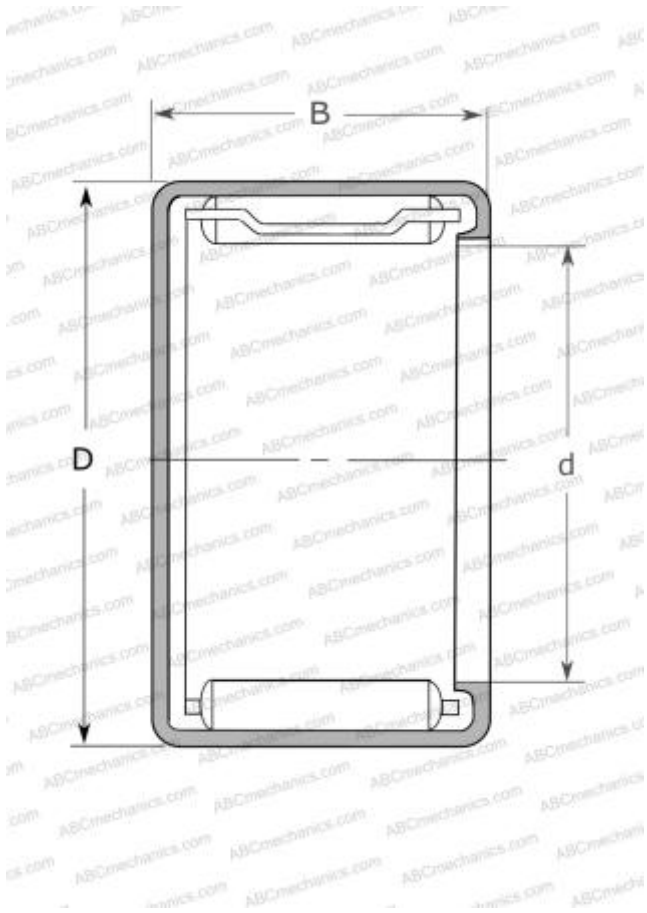

## MJH-881 NSK

Needle roller bearings

TYPE: Roller bearings, Needle, Single row, Drawn cup, Closed end, with cage, type MJ, MJH (NSK), inch size

### Technical specification

#### DIMENSIONS, MM

d	12,700
D	19,050
B	12,700