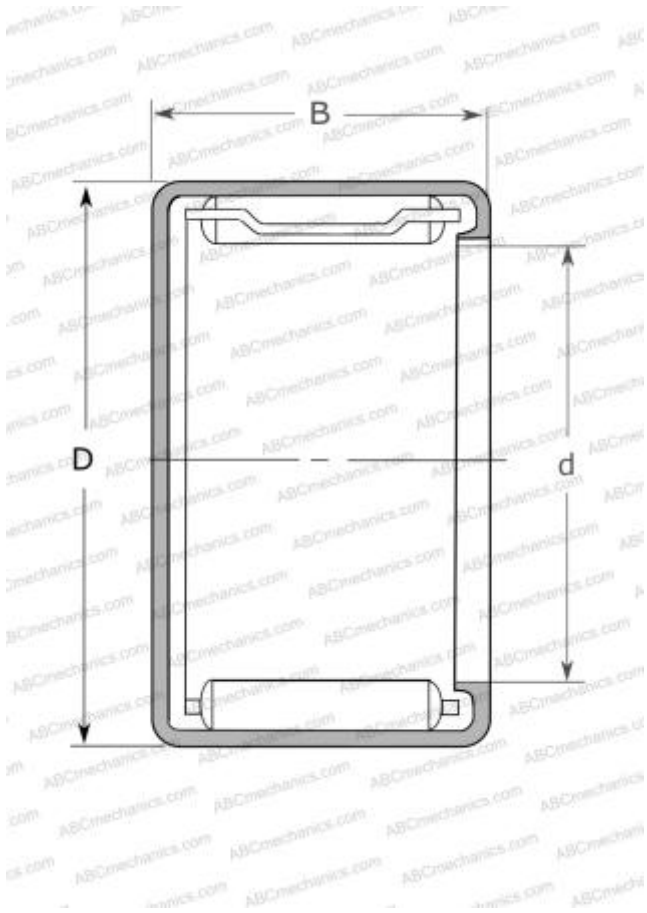

## MJH-8121 NSK

Needle roller bearings

TYPE: Roller bearings, Needle, Single row, Drawn cup, Closed end, with cage, type MJ, MJH (NSK), inch size

### Technical specification

#### DIMENSIONS, MM

d	12,700
D	19,050
B	19,050