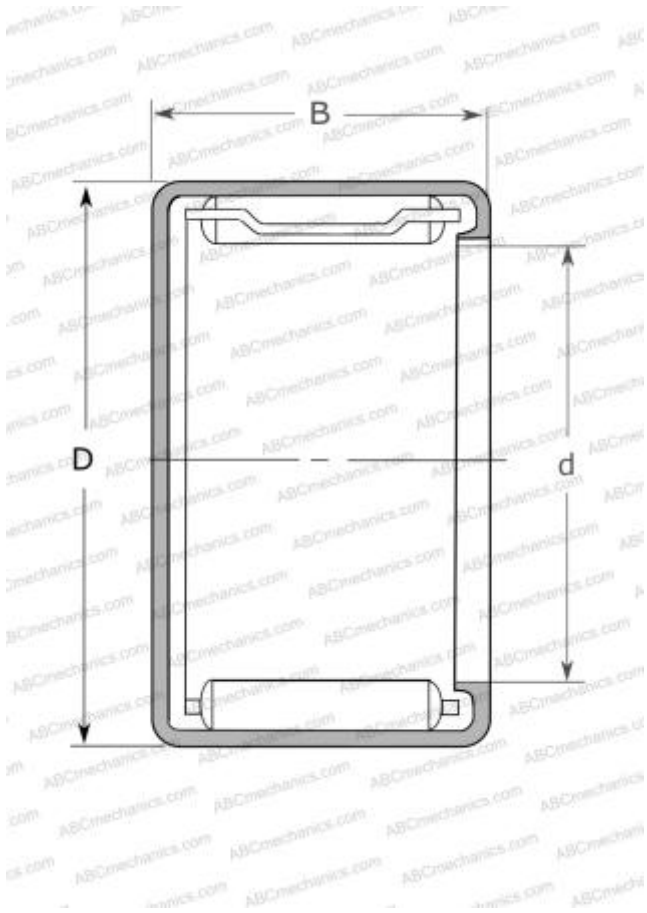

MJ-981 NSK

Needle roller bearings

TYPE: Roller bearings, Needle, Single row, Drawn cup, Closed end, with cage, type MJ, MJH (NSK), inch size

Technical specification

DIMENSIONS, MM

d	14,288
D	19,050
B	12,700